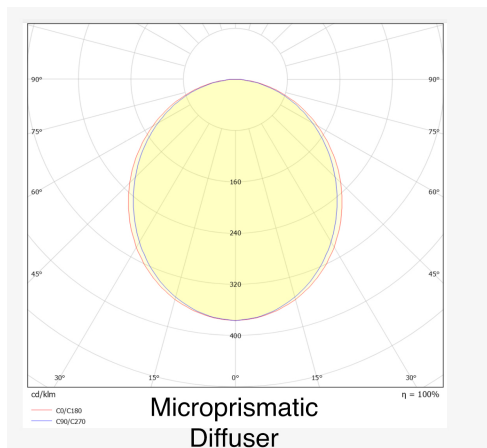

TORPE III

Surface / Suspended / Wall
IP65

						IP65	LED	5 years warranty	80,000 hrs L80/B20 Ta=25°C	220-240V 50-60Hz		CE
--	--	--	--	--	--	------	-----	------------------	----------------------------------	---------------------	--	----

on request

TORPE III

TORPE III
Surface / Suspended / Wall

LIGHT OUTPUT	up to 5400 lm
EFFICIENCY	up to 136 lm/W
WIRING	ECG, on request: Push dimm, DALI, On request: Emergency kit 3h)
CCT	4000K standard On request: 3000K or 5000K
CRI	CRI80, on request CRI90
MATERIALS	
> Housing	Extruded aluminium profile
> Diffuser	Co-extruded microprisma with silicon gasket
> End caps	Aluminium
LIGHT DISTRIBUTION	Direct
ADVANTAGES	Slim luminaire, DIP switches
SURFACE FINISH	White Ral9003 colour, Black Ral9005 colour or Grey Ral9006
ACCESSORIES	Suspensions, Brackets for surface or wall mounting, Transparent supply cable 3pole or 5pole